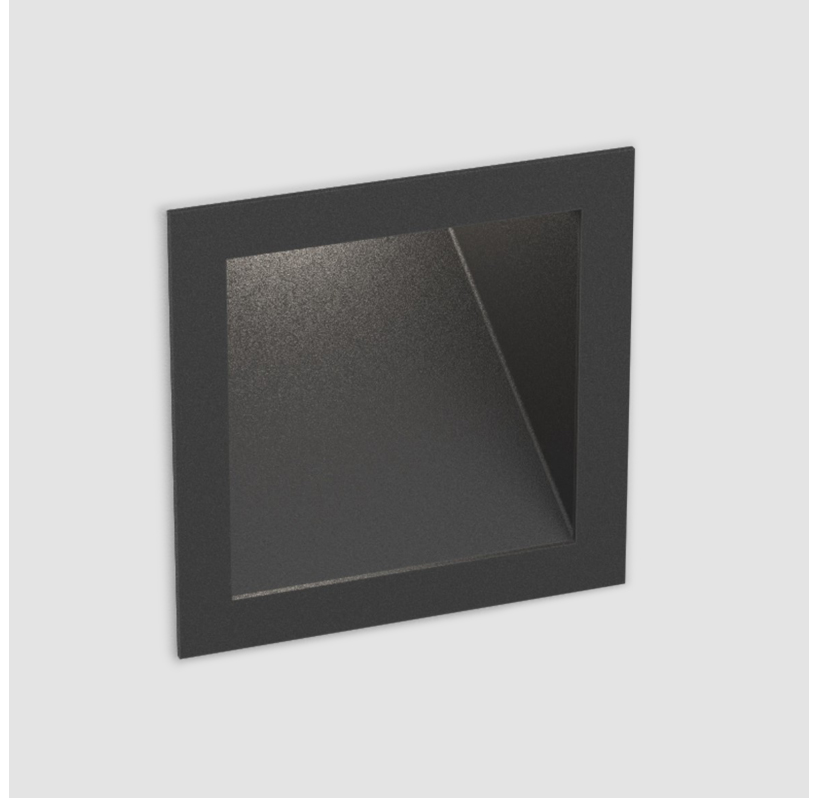

1. To build a product code in our configurator select the specify button on the base model # product page
2. To build a manual product code on this datasheet choose from the options listed below in blue font and add the suffix to the base model #

GENERAL

Series: Delight
Subseries: Delight Gooo!
Brand: Prolicht
Division: Architectural
Mounting Type: Recessed
Mounting Location: Wall
Subcategory: Step Light

PHYSICAL

Shape: Square
Length (mm): 90
Length (in): 3 9/16
Height (mm): 90
Depth (mm): 72
Height (in): 3 9/16
Depth (in): 2 13/16
Min. Recessing Depth (mm): 15
Min. Recessing Depth (in): 9/16
Light Distribution: Asymmetric
Weight (kg): 0.3
Weight (lbs): 0.66
Fixture Finish: SSR / BKV / CWI / CRY / HAB / UFT / ITA / RUA / FTG / MYG / LOD / PUS / FRO / FUP / KIA / POP / BLS / SPG / MEY / GOH / GUM / CHC / COM / ABZ / JAG / OBR / MOS / ROR
Fixture Material: Aluminum

ELECTRICAL

Lamp Type: LED (Zhaga Standard)
Input Wattage (W): 2.2
Total Output Wattage (W): 2
Dimming: Non-Dimming / Phase Dimming (120Vac only) / 0-10V Dimming
Driver Included: No
Driver Location: Remote
Driver Type: Constant Current - Universal
Driver Class: Class 2
Input Voltage (V): 120 - 277
Constant Current (MA): 700

LED

Number of LEDs: 1
Color Temperature (°K): 2700 / 3000 / 4000
Max. Delivered Lumen (lm): 50
CRI: >90 CRI
Lamp Life (hrs): 50000

OPTICAL

RATINGS AND CERTIFICATIONS

Certified By: Certified for North American Standards
IP rating: IP20